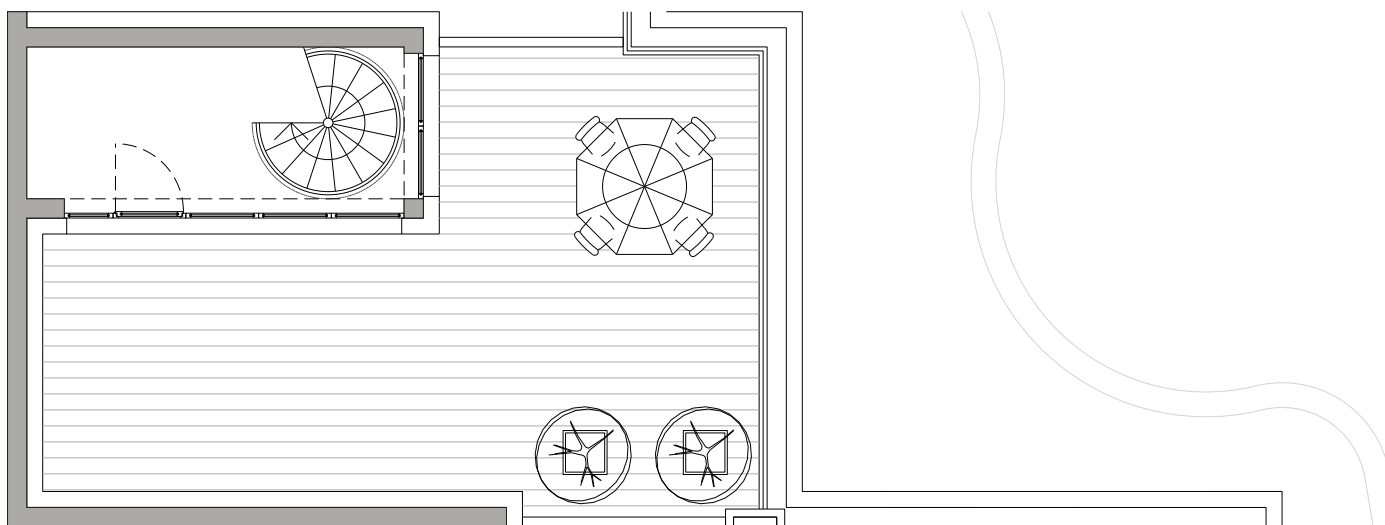

DACH / TARASY

Antresola	8,97m ²
Taras	38,95m ²

metry

APARTAMENT

5.13

tarasy

BUDYNEK DELTA

The place to discover