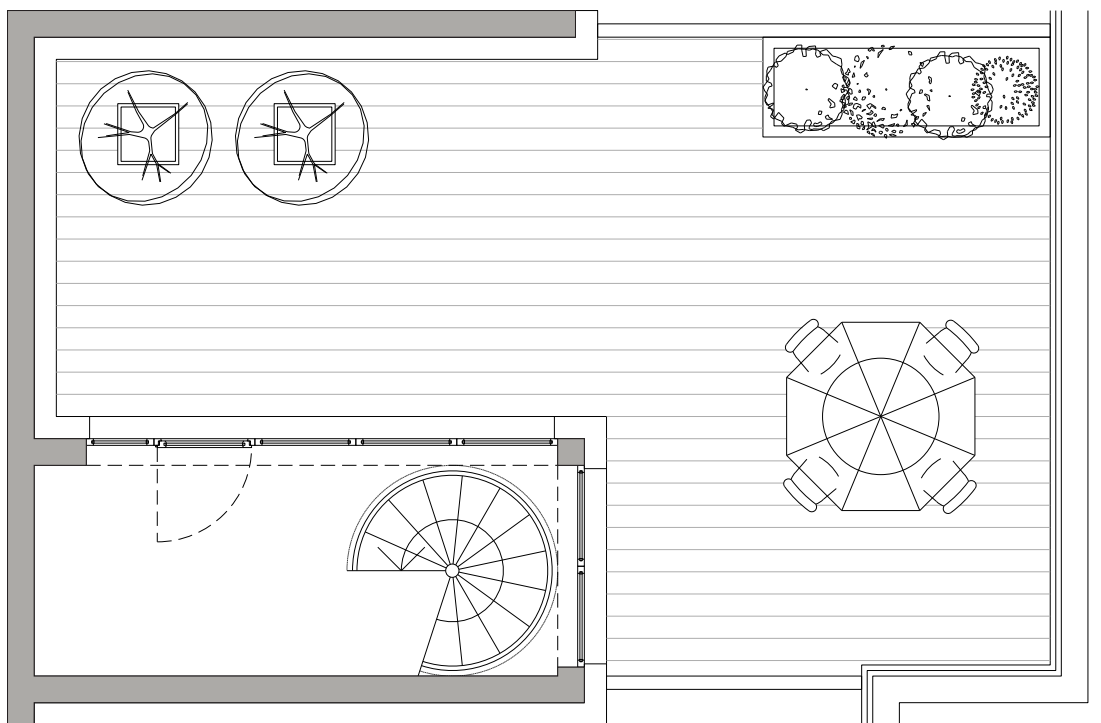

DACH / TARASY

Antresola 8,97m²
Taras 38,86m²

metry

APARTAMENT

5.10

tarasy

BUDYNEK DELTA

The place to discover