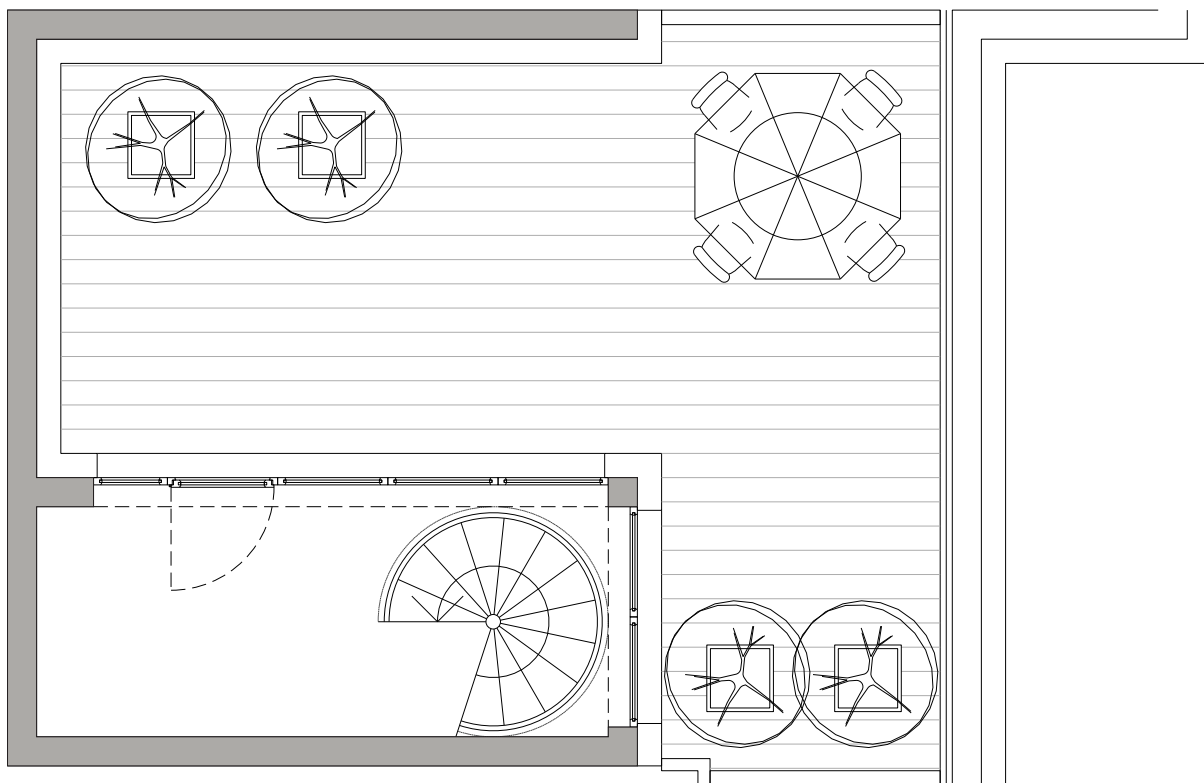

DACH / TARASY

Antresola	8,97m ²
Taras	30,10m ²

metry

APARTAMENT

5.04

tarasy

BUDYNEK DELTA

The place to discover